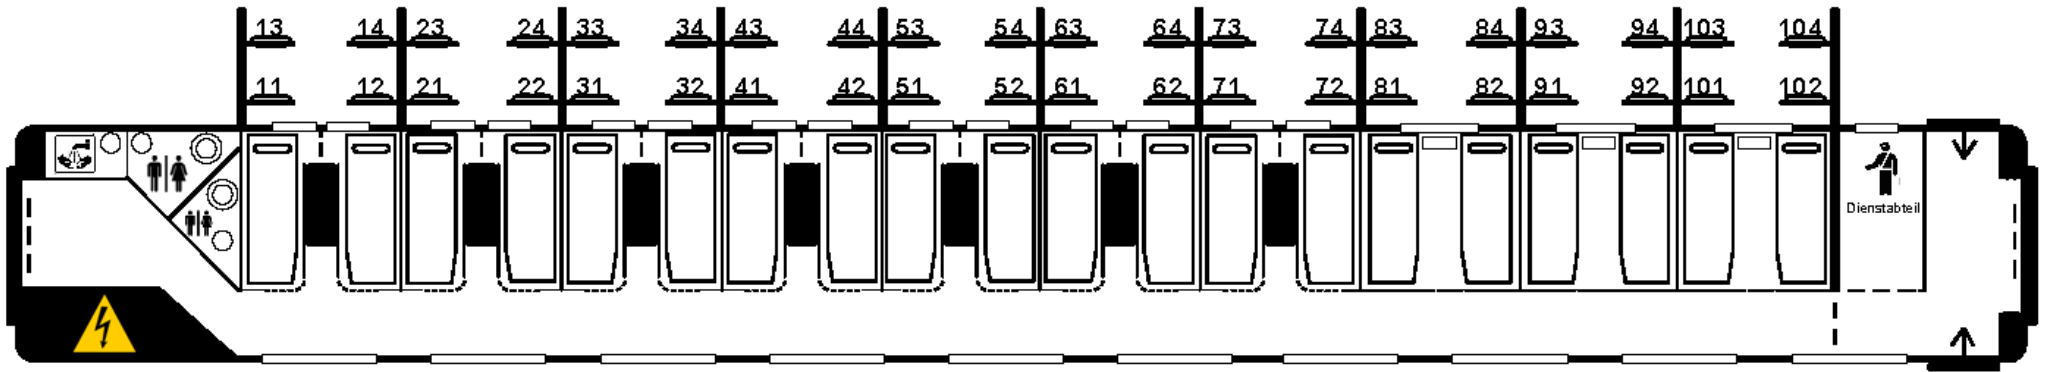

Seats 81 to 84, 91 to 94 and 101 to 104 can book as 4 people compartment or Private compartment.

Couchette

Mini Cabin

RIJTUIG 423 AMSTERDAM <-> INNSBRUCK

Plätze 11 bis 74 sind "Mini Cabin", Plätze 11/12, 13/14, 21/22, 23/24, 31/32, 33/34, 41/42, 43/44, 51/52, 53/54, 61/62, 63/64, 71/72 und 73/74 können miteinander Verbunden werden (siehe Fotos).  
 Seats 11 to 74 are "Mini Cabin", Seat 11/12, 13/14, 21/22, 23/24, 31/32, 33/34, 41/42, 43/44, 51/52, 53/54, 61/62, 63/64, 71/72 and 73/74 can be connected (see on the photos).