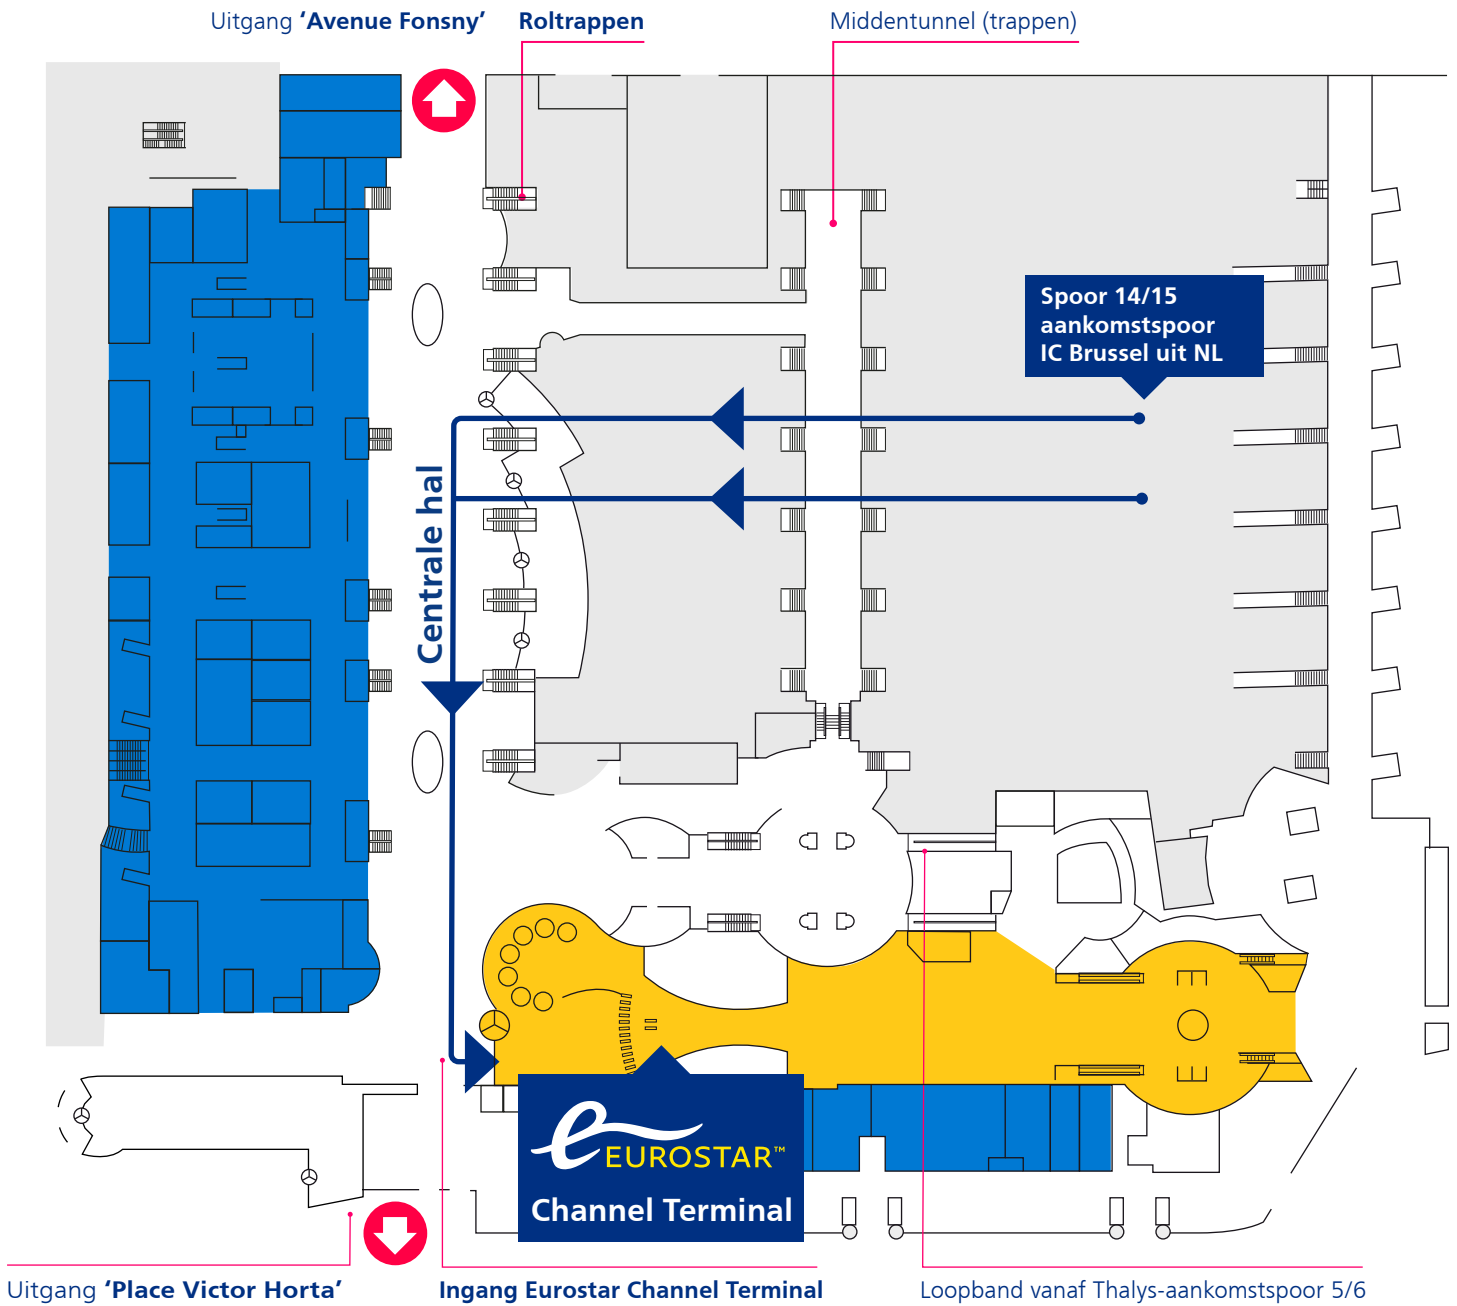

Looproute Eurostar Channel Terminal

Station Brussel-Zuid

-  Shopping zone
-  Eurostar Channel Terminal
-  Uitgang